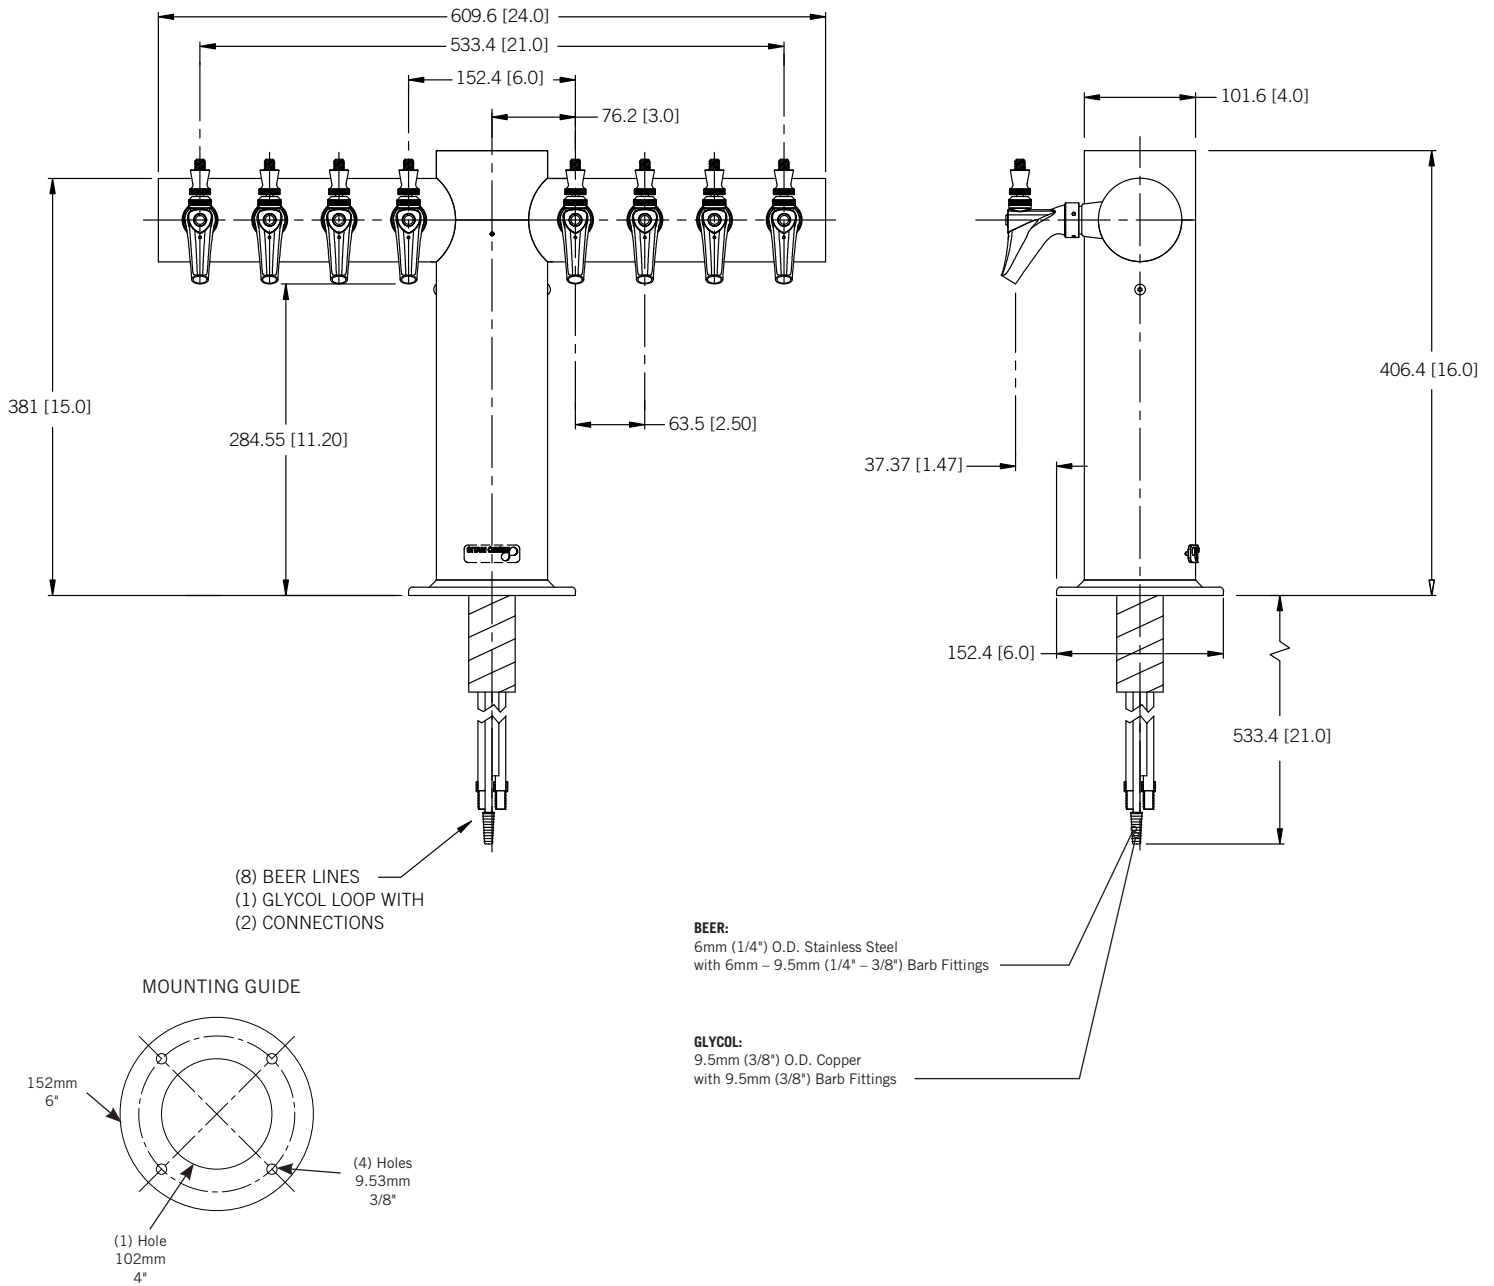

Part No.	Faucets	Finish	Dispense System	Shipping Weight
☐ METRO-T-8PSSKR	8	Polished Stainless Steel	Kool-Rite (Glycol)	22 kg 48 lbs
☐ METRO-T-8PVDKR	8	PVD Brass	Kool-Rite (Glycol)	22 kg 48 lbs

Dimensions

MICRO MATIC
Toll-Free: 1-866-327-4159
www.micromatic.com

West
19791 Bahama St.
Northridge, CA 91324
Tel. (818) 701-9765
Fax. (818) 701-9844

Central
10726 North Second St.
Machesney Park, IL 61115
Tel. (815) 968-7557
Fax. (815) 968-0363

Southeast
15111 Dispense Ln.
Brooksville, FL 34604
Tel. (352) 799-6331
Fax. (352) 796-2429

Northeast
4601 Saucon Creek Rd.
Center Valley, PA 18034
Tel. (610) 625-4464
Fax. (610) 625-4466