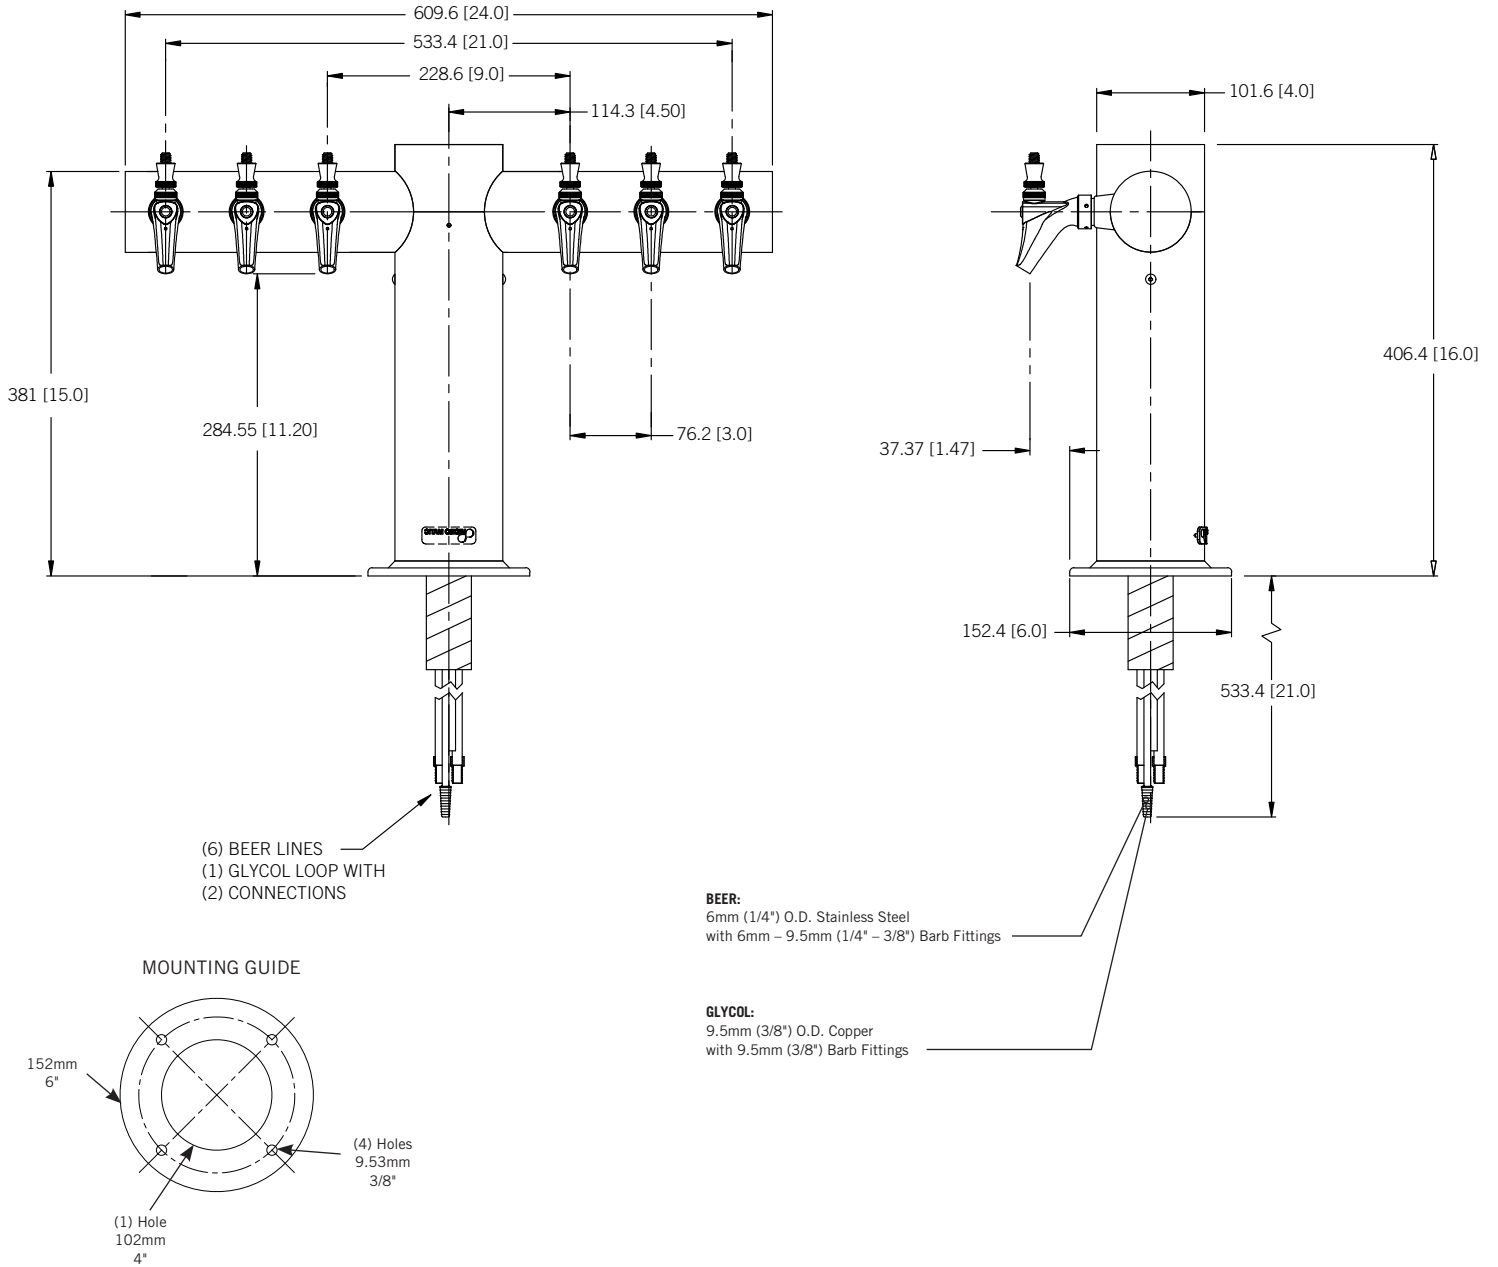

Part No.	Faucets	Finish	Dispense System	Shipping Weight
☐ METRO-T-6PSSKR	6	Polished Stainless Steel	Kool-Rite (Glycol)	21 kg 46 lbs
☐ METRO-T-6PVDKR	6	PVD Brass	Kool-Rite (Glycol)	21 kg 46 lbs

Dimensions

MICRO MATIC
Toll-Free: 1-866-327-4159
www.micromatic.com

West
19791 Bahama St.
Northridge, CA 91324
Tel. (818) 701-9765
Fax. (818) 701-9844

Central
10726 North Second St.
Machesney Park, IL 61115
Tel. (815) 968-7557
Fax. (815) 968-0363

Southeast
15111 Dispense Ln.
Brooksville, FL 34604
Tel. (352) 799-6331
Fax. (352) 796-2429

Northeast
4601 Saucon Creek Rd.
Center Valley, PA 18034
Tel. (610) 625-4464
Fax. (610) 625-4466