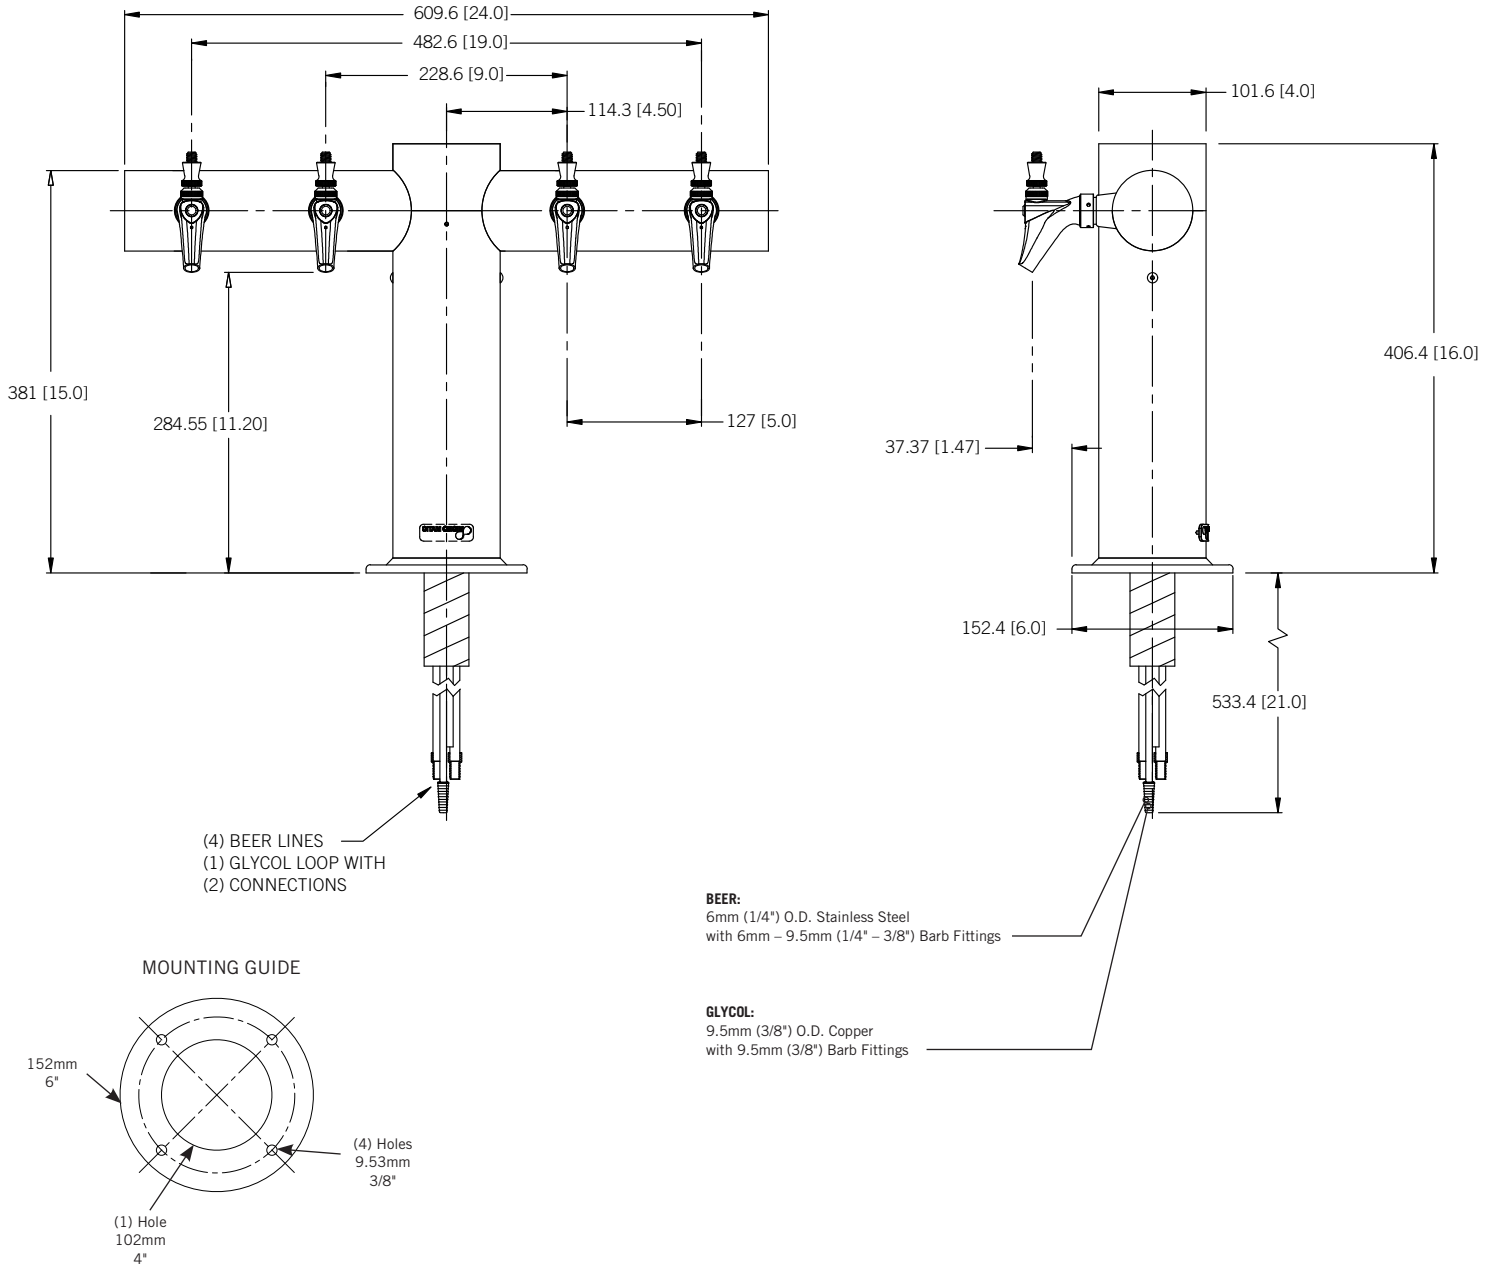

Part No.	Faucets	Finish	Dispense System	Shipping Weight
☐ METRO-T-4PSSKR	4	Polished Stainless Steel	Kool-Rite (Glycol)	15 kg 33 lbs
☐ METRO-T-4PVDKR	4	PVD Brass	Kool-Rite (Glycol)	15 kg 33 lbs

Dimensions

MICRO MATIC
Toll-Free: 1-866-327-4159
www.micromatic.com

West
19791 Bahama St.
Northridge, CA 91324
Tel. (818) 701-9765
Fax. (818) 701-9844

Central
10726 North Second St.
Machesney Park, IL 61115
Tel. (815) 968-7557
Fax. (815) 968-0363

Southeast
15111 Dispense Ln.
Brooksville, FL 34604
Tel. (352) 799-6331
Fax. (352) 796-2429

Northeast
4601 Saucon Creek Rd.
Center Valley, PA 18034
Tel. (610) 625-4464
Fax. (610) 625-4466