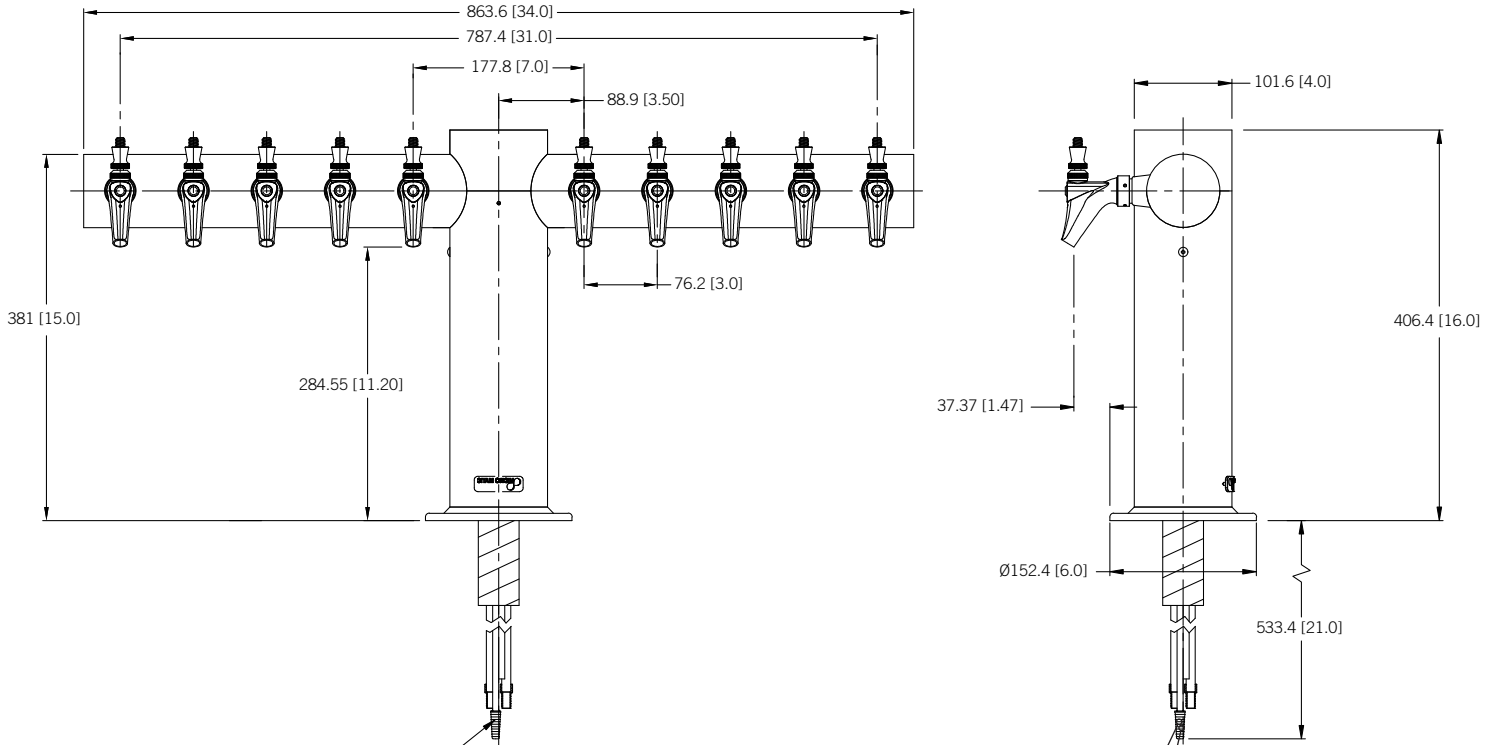

DRAFT TOWER

METROPOLIS™ T - 10 FAUCET

- Metropolis draft towers have a distinctive art deco style
- The draft tower is a marketing tool, not just a bar fixture
- Exterior finish will provide years of durable service
- All stainless steel contact with the beer for the ultimate in draft purity

METRO-T-10PSSKR

Polished Stainless Steel

METRO-T-10PVDKR

PVD Brass

Faucet knobs not included.

 Certified by the National Sanitation Foundation

 The integrated Kool-Rite module provides optimum cooling at the point of dispense. The module construction makes the installation process as simple as PLUG "N" POUR.

www.micromatic.com • 1 (866) 327-4159

METROPOLIS™ T - 10 FAUCET

Job Number: _____ Location: _____

Part No.	Faucets	Finish	Dispense System	Shipping Weight
<input type="checkbox"/> METRO-T-10PSSKR	10	Polished Stainless Steel	Kool-Rite (Glycol)	22 kg 48 lbs
<input type="checkbox"/> METRO-T-10PVDKR	10	PVD Brass	Kool-Rite (Glycol)	22 kg 48 lbs

Dimensions

(10) BEER LINES
(1) GLYCOL LOOP WITH
(2) CONNECTIONS

BEER:
6mm (1/4") O.D. Stainless Steel
with 6mm - 9.5mm (1/4" - 3/8") Barb Fittings

GLYCOL:
9.5mm (3/8") O.D. Copper
with 9.5mm (3/8") Barb Fittings