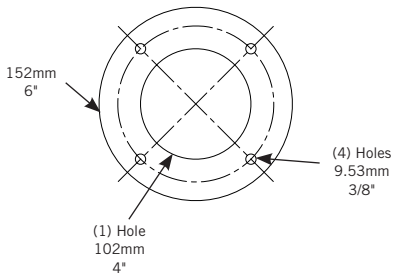

MOUNTING GUIDE

MICRO MATIC
Toll-Free: 1-866-327-4159
www.micromatic.com

West
19791 Bahama St.
Northridge, CA 91324
Tel. (818) 701-9765
Fax. (818) 701-9844

Central
10726 North Second St.
Machesney Park, IL 61115
Tel. (815) 968-7557
Fax. (815) 968-0363

Southeast
15111 Dispense Ln.
Brooksville, FL 34604
Tel. (352) 799-6331
Fax. (352) 796-2429

Northeast
4601 Saucon Creek Rd.
Center Valley, PA 18034
Tel. (610) 625-4464
Fax. (610) 625-4466