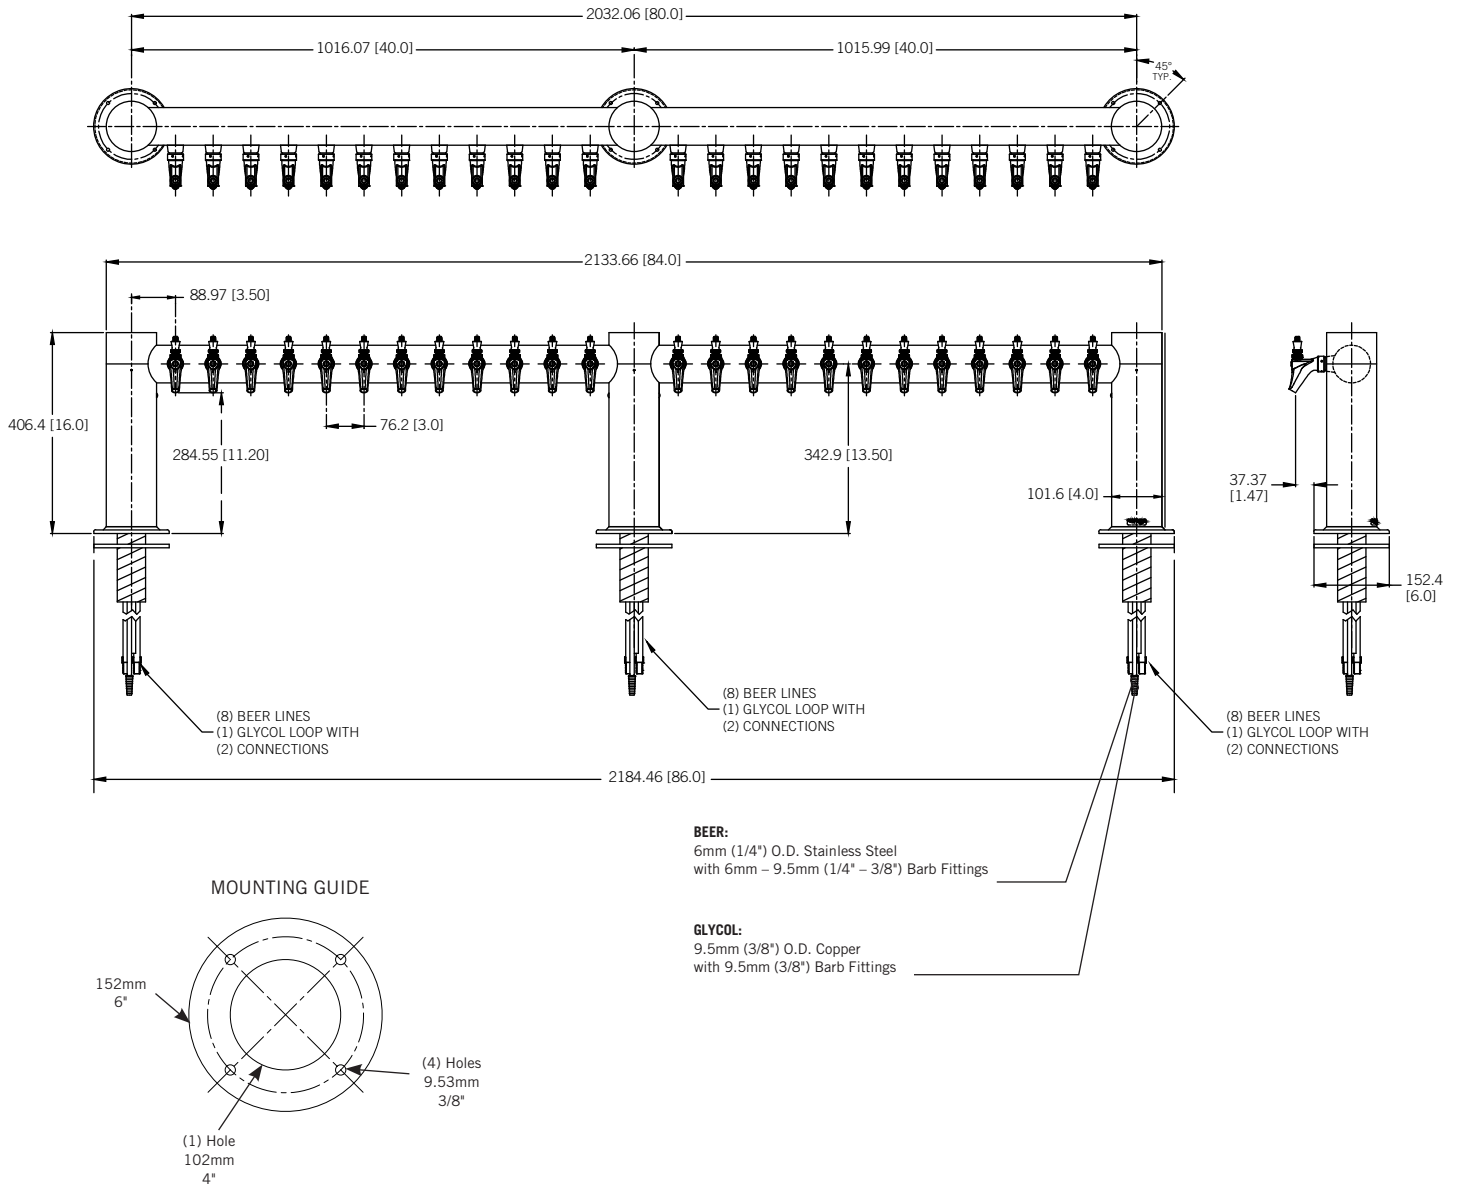

Part No.	Faucets	Finish	Dispense System	Shipping Weight
☐ METRO-M-24PSSKR	24	Polished S/S	Kool-Rite (Glycol)	50 kg
				110 lbs
☐ METRO-M-24PVDKR	24	PVD Brass	Kool-Rite (Glycol)	50 kg
				110 lbs

Dimensions

Toll-Free: 1-866-327-4159
www.micromatic.com

West
19791 Bahama St.
Northridge, CA 91324
Tel. (818) 701-9765
Fax. (818) 701-9844

Central
10726 North Second St.
Machesney Park, IL 61115
Tel. (815) 968-7557
Fax. (815) 968-0363

Southeast
15111 Dispense Ln.
Brooksville, FL 34604
Tel. (352) 799-6331
Fax. (352) 796-2429

Northeast
4601 Saucon Creek Rd.
Center Valley, PA 18034
Tel. (610) 625-4464
Fax. (610) 625-4466