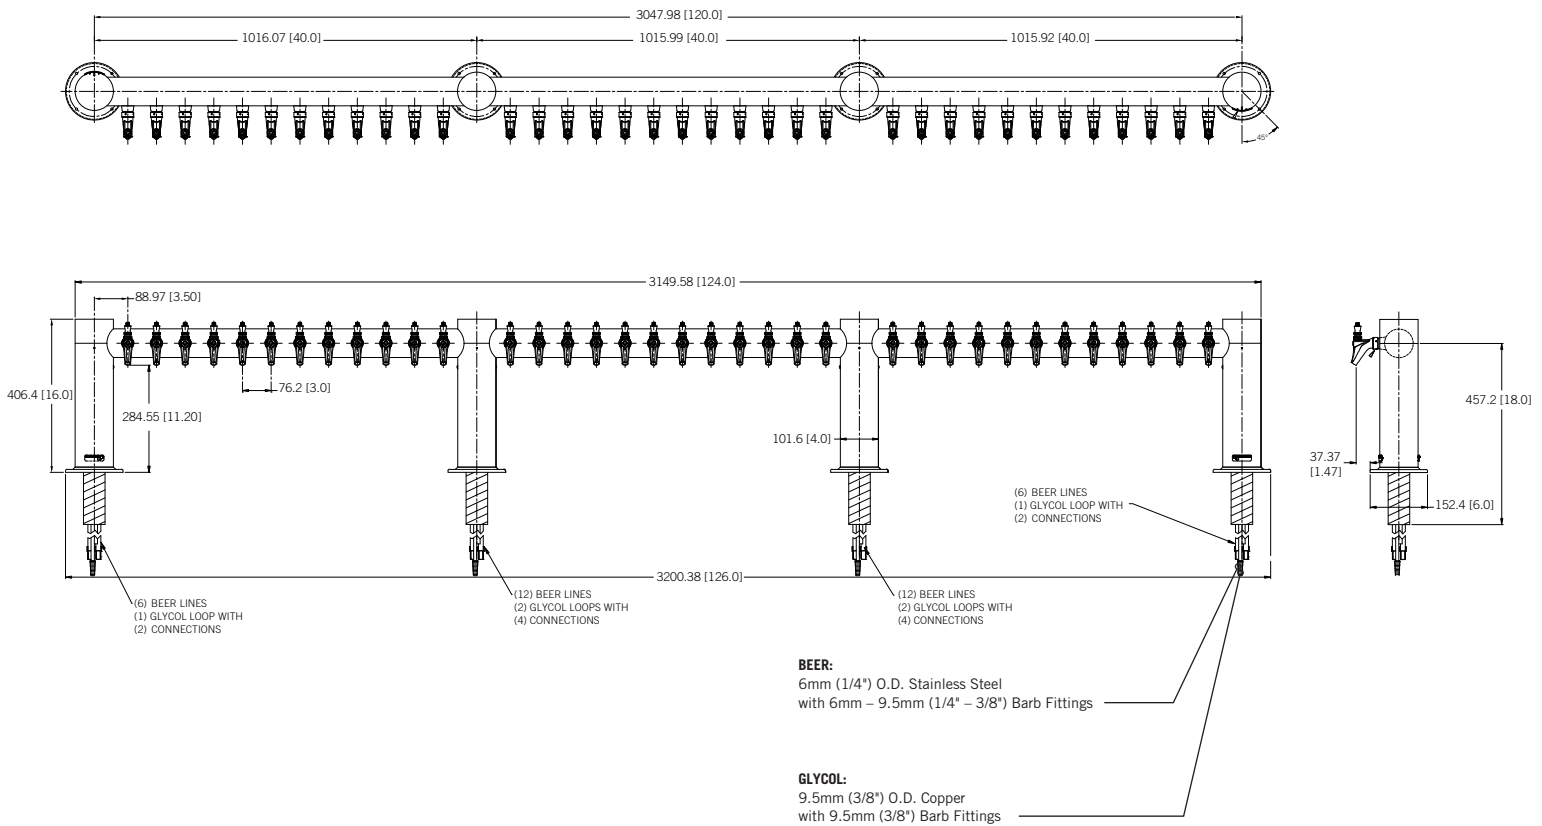

DRAFT TOWER

METROPOLIS™ HH - 36 FAUCET

- Metropolis draft towers have a distinctive art deco style
- Provide customers with choice
- Durable polished stainless steel finish provides years of service
- All stainless steel contact with the beer for the ultimate in draft purity

METRO-HH-36PSSKR

Polished Stainless Steel

Faucet knobs not included.

 Certified by the National Sanitation Foundation

 The integrated Kool-Rite module provides optimum cooling at the point of dispense. The module construction makes the installation process as simple as PLUG "N" POUR.

www.micromatic.com • 1 (866) 327-4159

METROPOLIS™ HH - 36 FAUCET

Job Number: _____ Location: _____

Part No.	Faucets	Finish	Shipping Weight
 METRO-HH-36PSSKR	36	Polished Stainless Steel	TBD

Dimensions

MOUNTING GUIDE