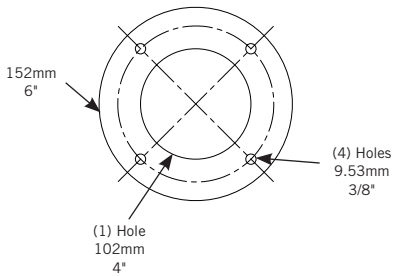

www.micromatic.com • 1 (866) 327-4159

METROPOLIS™ HH - 36 FAUCET

Job Number: _____ Location: _____

Part No.	Faucets	Finish	Shipping Weight
 METRO-HH-36PSSKR	36	Polished Stainless Steel	TBD

Dimensions

MOUNTING GUIDE