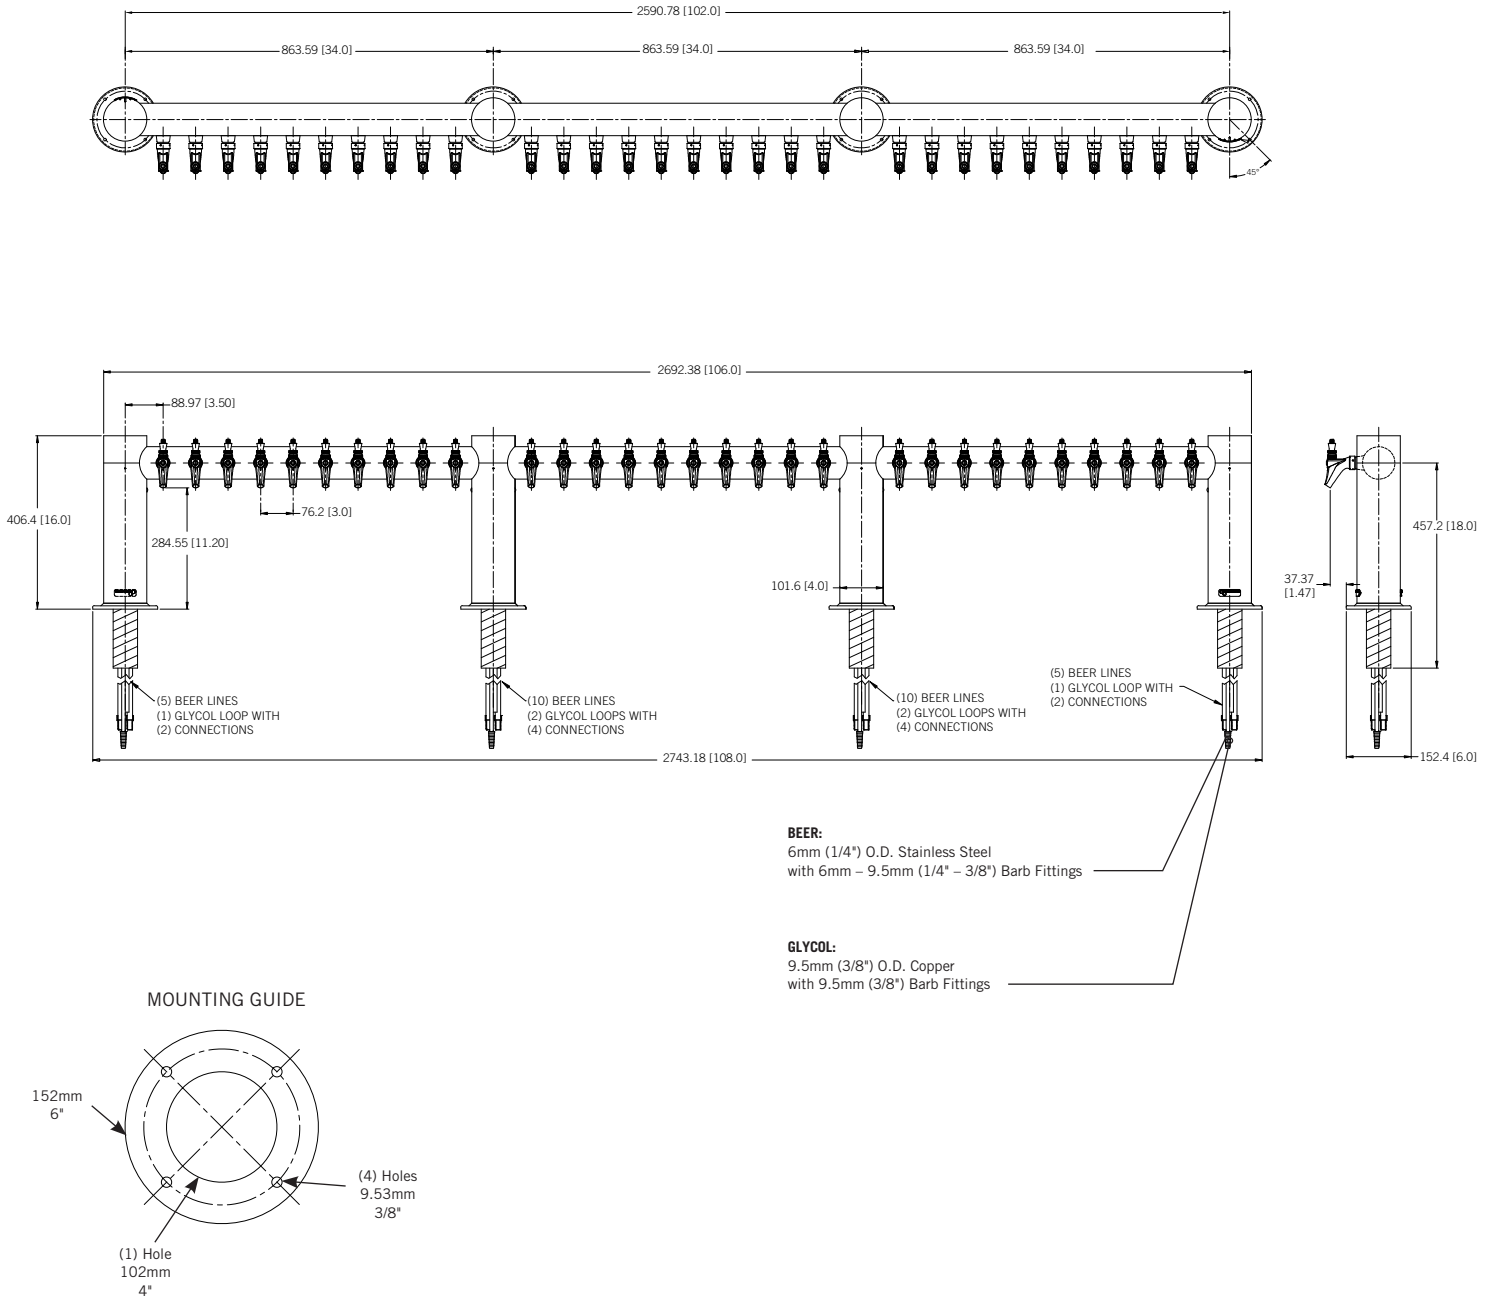

DRAFT TOWER

METROPOLIS™ HH - 30 FAUCET

- Metropolis draft towers have a distinctive art deco style
- Provide customers with choice
- Durable polished stainless steel finish provides years of service
- All stainless steel contact with the beer for the ultimate in draft purity

METRO-HH-30PSSKR

Polished Stainless Steel

Faucet knobs not included.

 Certified by the National Sanitation Foundation

The integrated Kool-Rite module provides optimum cooling at the point of dispense. The module construction makes the installation process as simple as PLUG "N" POUR.

www.micromatic.com • 1 (866) 327-4159

METROPOLIS™ HH - 30 FAUCET

Job Number: _____ Location: _____

Part No.	Faucets	Finish	Shipping Weight
 METRO-HH-30PSSKR	30	Polished Stainless Steel	TBD

Dimensions

Toll-Free: 1-866-327-4159
www.micromatic.com