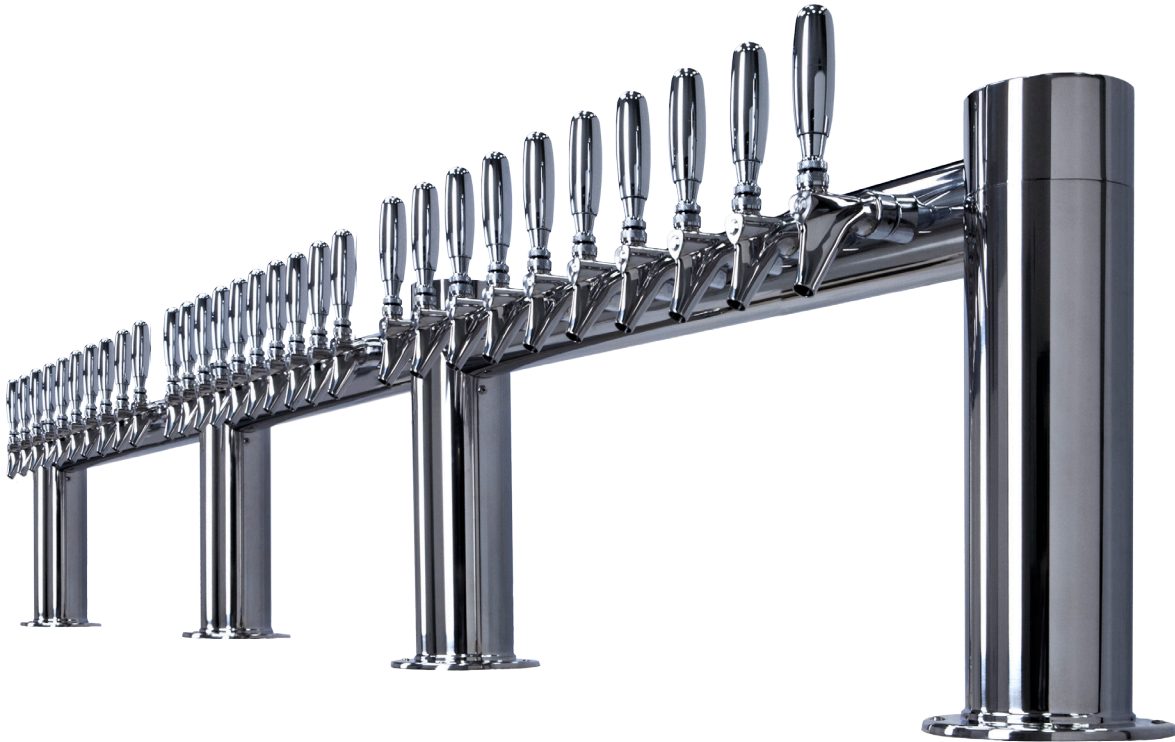

DRAFT TOWER

METROPOLIS™ HH - 30 FAUCET

- Metropolis draft towers have a distinctive art deco style
- Provide customers with choice
- Durable polished stainless steel finish provides years of service
- All stainless steel contact with the beer for the ultimate in draft purity

METRO-HH-30PSSKR

Polished Stainless Steel

Faucet knobs not included.

 Certified by the National Sanitation Foundation

The integrated Kool-Rite module provides optimum cooling at the point of dispense. The module construction makes the installation process as simple as PLUG "N" POUR.