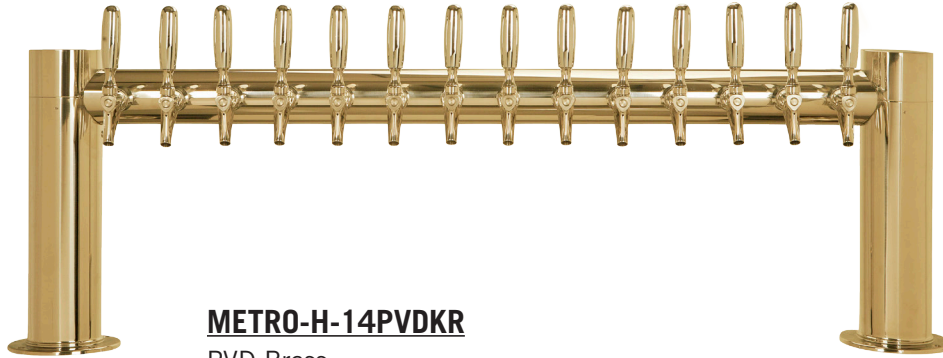

# DRAFT TOWER

## METROPOLIS™ H - 14 FAUCET

- Metropolis draft towers have a distinctive art deco style
- The draft tower is a marketing tool, not just a bar fixture
- Exterior finish will provide years of durable service
- All stainless steel contact with the beer for the ultimate in draft purity

**METRO-H-14PVDKR**  
PVD Brass

**METRO-H-14PSSKR**  
Polished Stainless Steel

Faucet knobs not included.

 Certified by the National Sanitation Foundation

 The integrated Kool-Rite module provides optimum cooling at the point of dispense. The module construction makes the installation process as simple as PLUG "N" POUR.

Part No.	Faucets	Finish	Dispense System	Shipping Weight
<input type="checkbox"/> METRO-H-14PSSKR	14	Polished Stainless Steel	Kool-Rite (Glycol)	31 kg 67 lbs
<input type="checkbox"/> METRO-H-14PVDKR	14	PVD Brass	Kool-Rite (Glycol)	31 kg 67 lbs