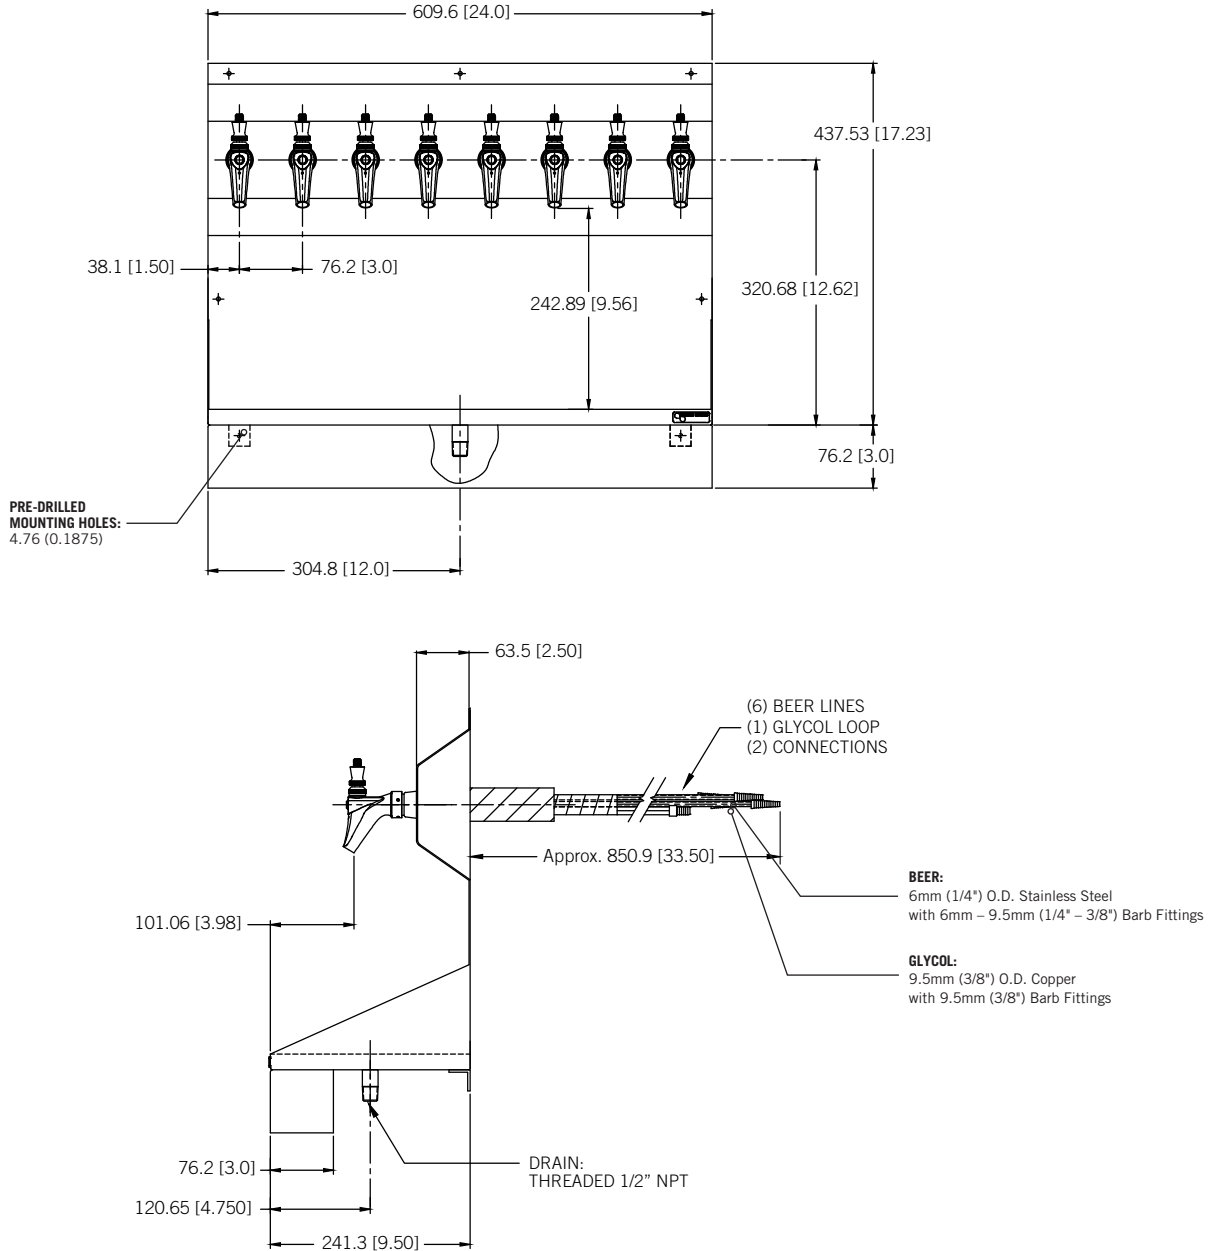

Part No.	Faucets	Finish	Dispense System	Shipping Weight
KRONOS-8SSKR	8	Brushed Stainless Steel	Kool-Rite™ (Glycol)	23 kg 51 lbs

Dimensions

West
19791 Bahama St.
Northridge, CA 91324
Tel. (818) 701-9765
Fax. (818) 701-9844

Central
10726 North Second St.
Machesney Park, IL 61115
Tel. (815) 968-7557
Fax. (815) 968-0363

Southeast
15111 Dispense Ln.
Brooksville, FL 34604
Tel. (352) 799-6331
Fax. (352) 796-2429

Northeast
4601 Saucon Creek Rd.
Center Valley, PA 18034
Tel. (610) 625-4464
Fax. (610) 625-4466