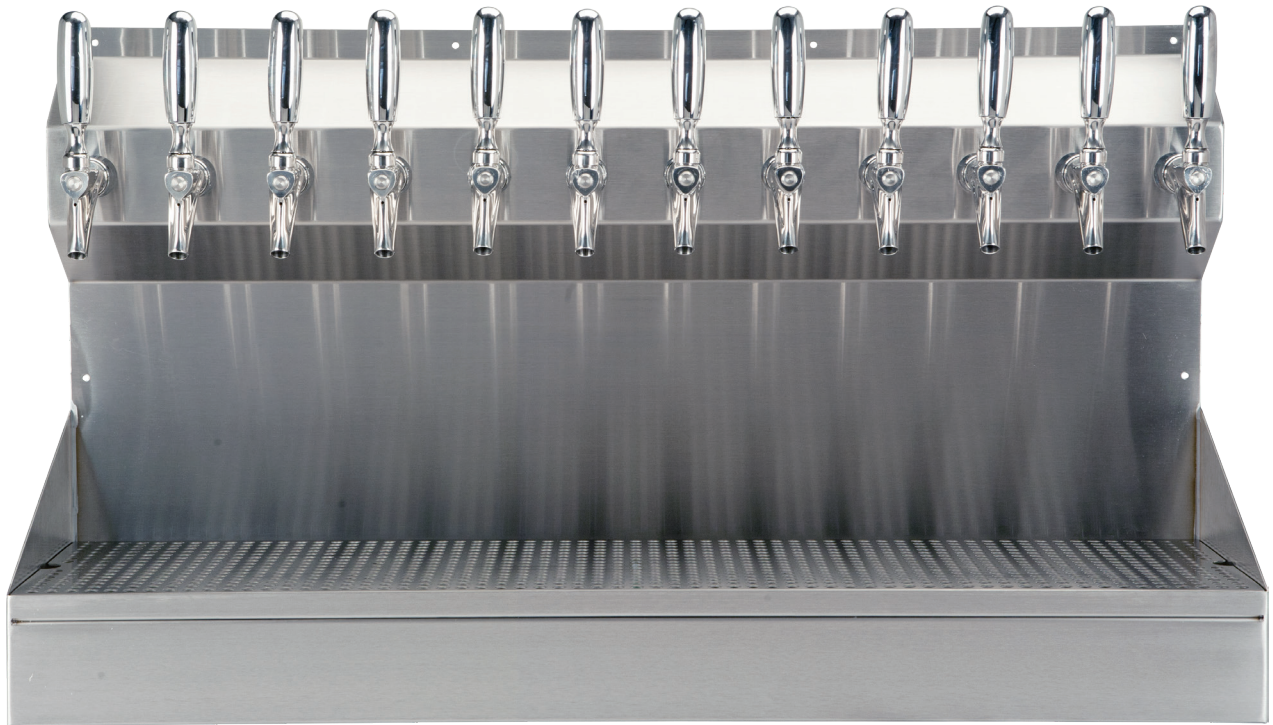

DRAFT TOWERS

KRONOS - 12 FAUCET

- Maximize bar top space with convenient wall mounting.
- All-in-one design: draft tower and drip tray.
- Exterior finish will provide years of durable service.
- All stainless steel contact with the beer for the ultimate in draft purity.

KRONOS-12SSKR

Brushed Stainless Steel

Faucet knobs not included.

www.micromatic.com • 1 (866) 327-4159

KRONOS - 12 FAUCET

Job Number: _____ Location: _____

Part No.	Faucets	Finish	Dispense System	Shipping Weight
 KRONOS-12SSKR	12	Brushed Stainless Steel	Kool-Rite™ (Glycol)	31 kg 65 lbs