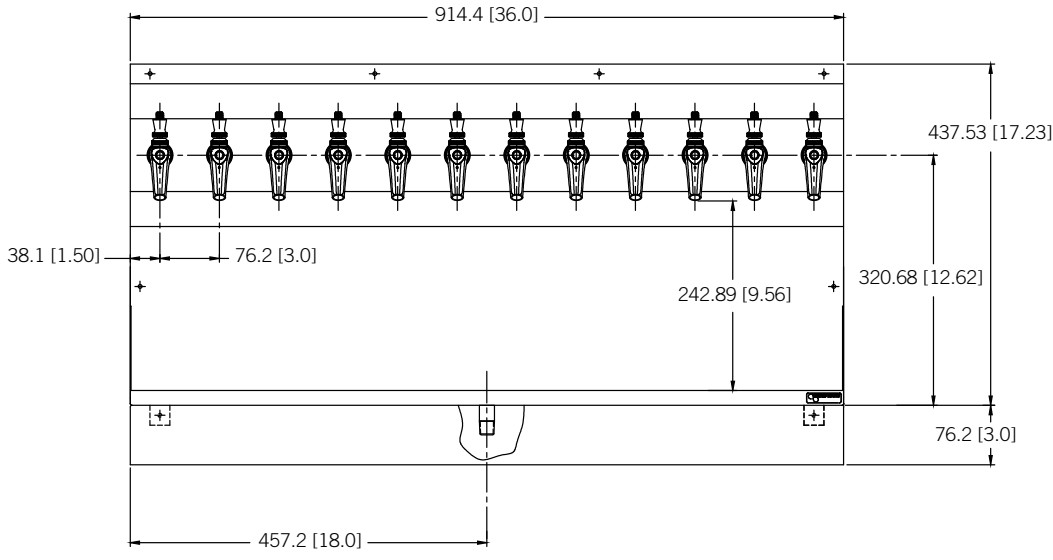

DRAFT TOWERS

KRONOS - 12 FAUCET

- Maximize bar top space with convenient wall mounting.
- All-in-one design: draft tower and drip tray.
- Exterior finish will provide years of durable service.
- All stainless steel contact with the beer for the ultimate in draft purity.

Dimensions

 **MICRO MATIC**
 Toll-Free: 1-866-327-4159
www.micromatic.com

West
 19791 Bahama St.
 Northridge, CA 91324
 Tel. (818) 701-9765
 Fax. (818) 701-9844

Central
 10726 North Second St.
 Machesney Park, IL 61115
 Tel. (815) 968-7557
 Fax. (815) 968-0363