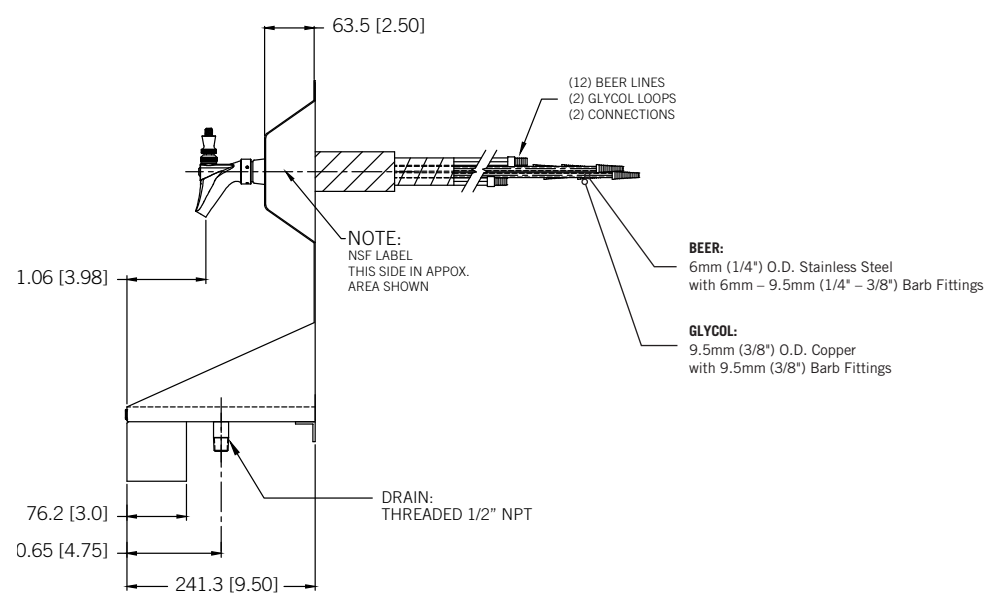

Part No.	Faucets	Finish	Dispense System	Shipping Weight
KRONOS-12SSKR	12	Brushed Stainless Steel	Kool-Rite™ (Glycol)	31 kg 65 lbs

Dimensions

MICRO MATIC
Toll-Free: 1-866-327-4159
www.micromatic.com

West
19791 Bahama St.
Northridge, CA 91324
Tel. (818) 701-9765
Fax. (818) 701-9844

Central
10726 North Second St.
Machesney Park, IL 61115
Tel. (815) 968-7557
Fax. (815) 968-0363

Southeast
15111 Dispense Ln.
Brooksville, FL 34604
Tel. (352) 799-6331
Fax. (352) 796-2429

Northeast
4601 Saucon Creek Rd.
Center Valley, PA 18034
Tel. (610) 625-4464
Fax. (610) 625-4466