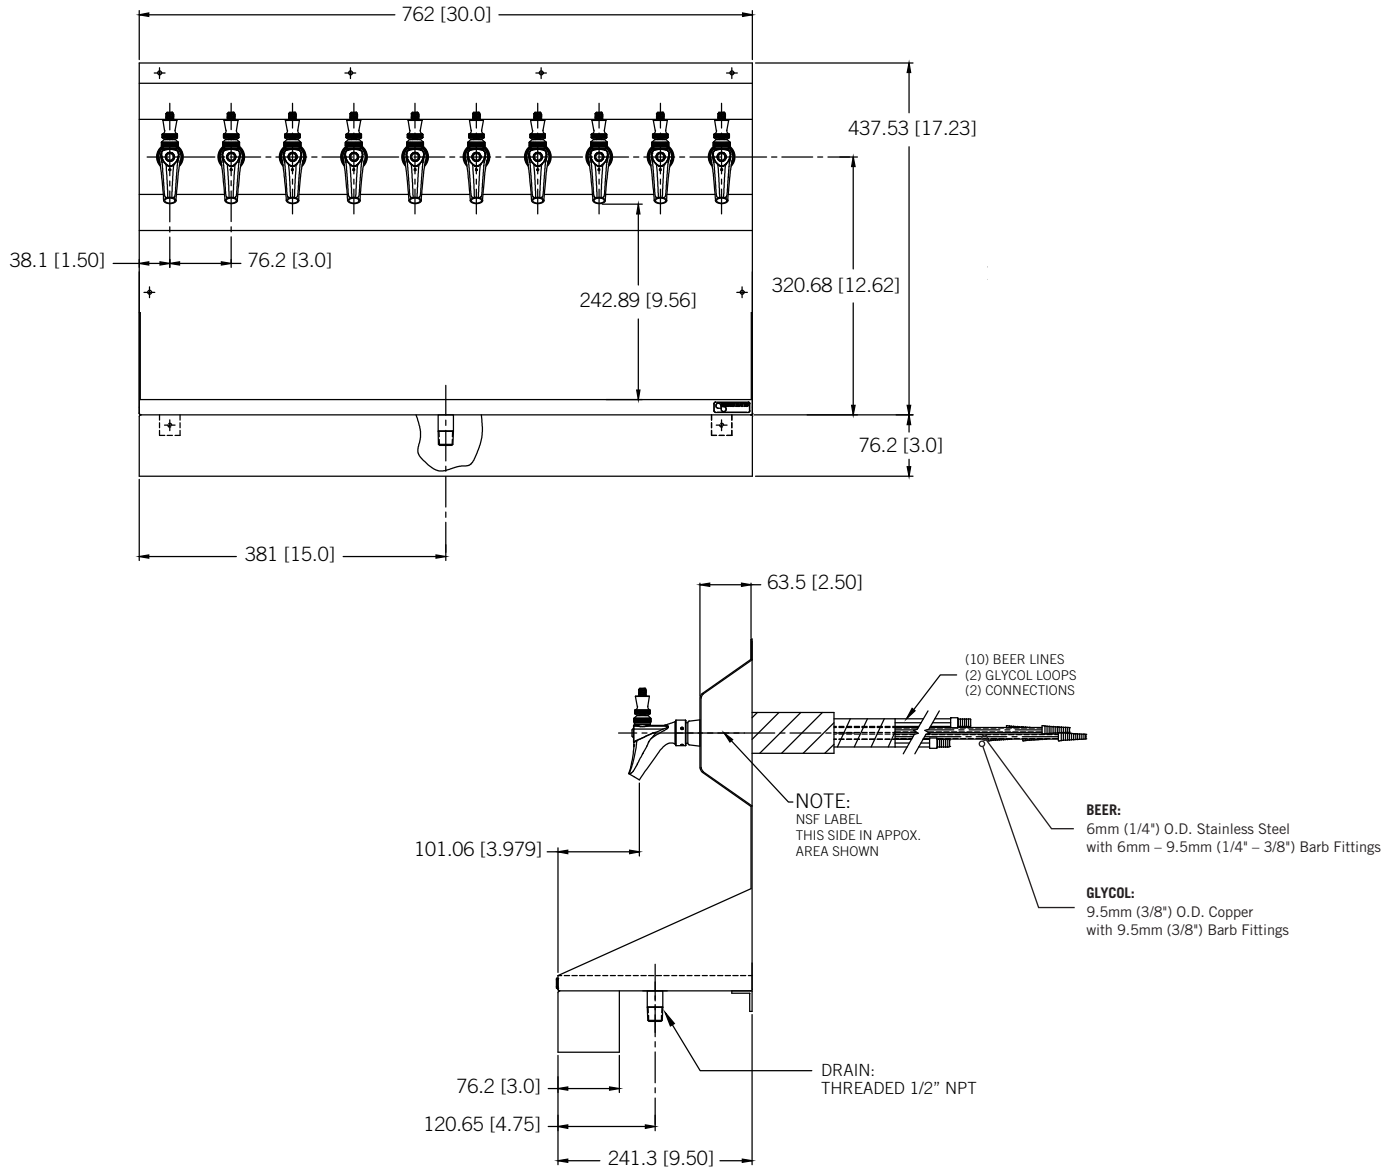

## KRONOS - 10 FAUCET

- Maximize bar top space with convenient wall mounting.
- All-in-one design: draft tower and drip tray.
- Exterior finish will provide years of durable service.
- All stainless steel contact with the beer for the ultimate in draft purity.

### **KRONOS-10SSKR**

Brushed Stainless Steel

Faucet knobs not included.

[www.micromatic.com](http://www.micromatic.com) • 1 (866) 327-4159

KRONOS - 10 FAUCET

Job Number: \_\_\_\_\_ Location: \_\_\_\_\_

Part No.	Faucets	Finish	Dispense System	Shipping Weight
 KRONOS-10SSKR	10	Brushed Stainless Steel	Kool-Rite™ (Glycol)	27 kg 58 lbs

Dimensions

  
 Toll-Free: 1-866-327-4159  
[www.micromatic.com](http://www.micromatic.com)

**West**  
 19791 Bahama St.  
 Northridge, CA 91324  
 Tel. (818) 701-9765  
 Fax. (818) 701-9844

**Central**  
 10726 North Second St.  
 Machesney Park, IL 61115  
 Tel. (815) 968-7557  
 Fax. (815) 968-0363