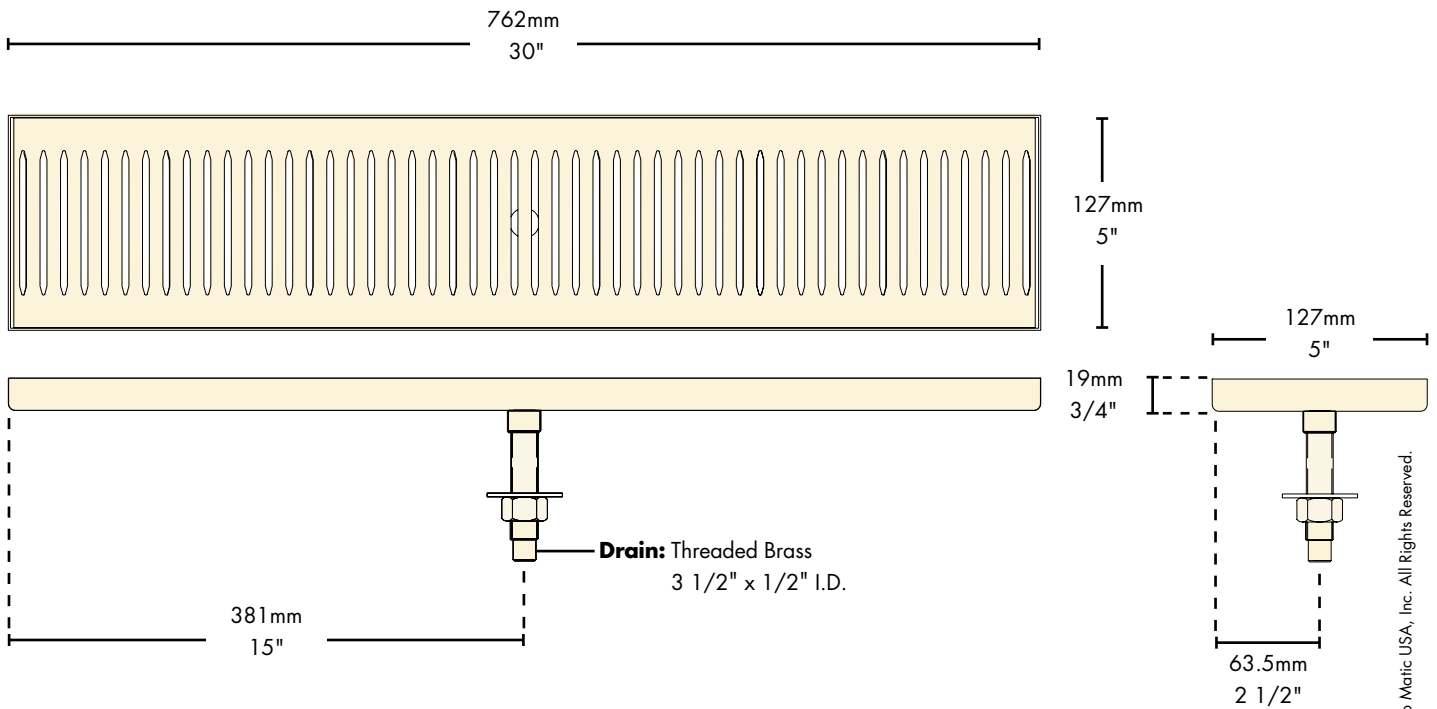

Specifications

Micro Matic reserves the right to change specifications without notice.

Part No.	Description	Shipping Weight	Box Dimensions
☐ DP-120D-30	Stainless Steel	3 kg	787mm L x 203mm W x 51 mm H
		6 lbs	31"L x 8"W x 2"H
☐ DP-120DSSPVD-30	PVD Brass	3 kg	787mm L x 203mm W x 51 mm H
		6 lbs	31"L x 8"W x 2"H

Dimensions

Copyright ©2007 Micro Matic USA, Inc. All Rights Reserved.

00188D0507 12-07

www.micromatic.com

Toll Free: 1-(866) 327-4159

West	Central	Southeast	Northeast
19791 Bahama Street Northridge, CA 91324 Tel. (818) 701-9765 Fax. (818) 701-9844	10726 North Second Street Machesney Park, IL 61115 Tel. (815) 968-7557 Fax. (815) 968-0363	16121 Flight Path Drive Brooksville, FL 34604 Tel. (352) 799-6331 Fax. (352) 796-2429	4601 Saucon Creek Road Center Valley, PA 18034 Tel. (610) 625-4464 Fax. (610) 625-4466