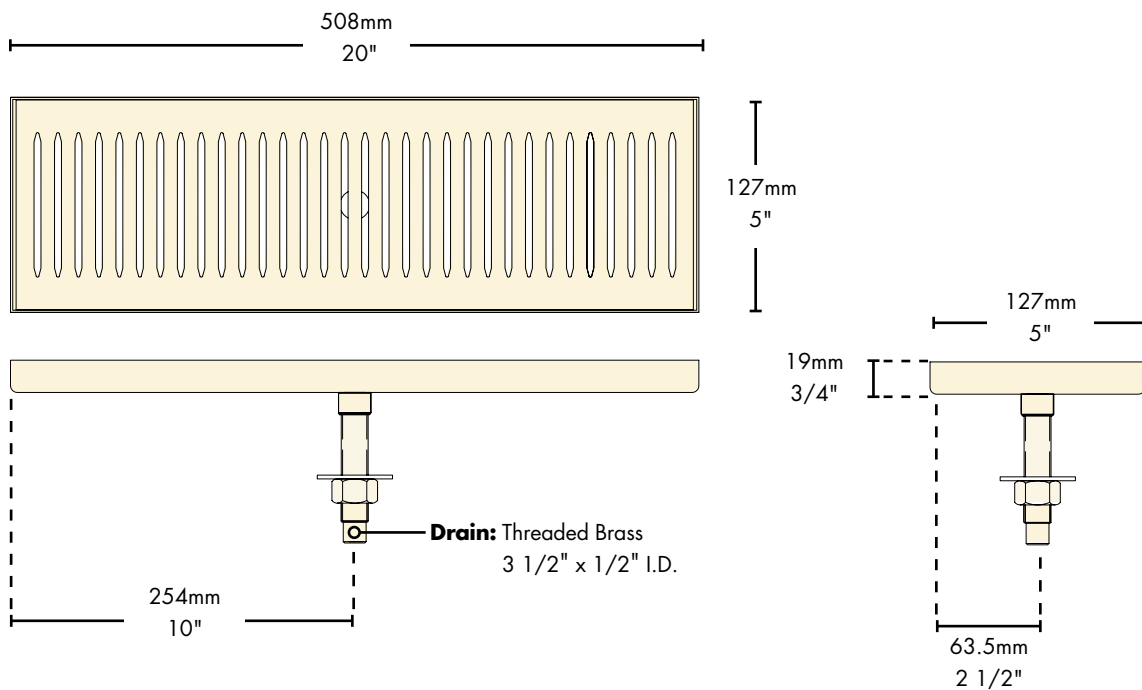

Specifications

Micro Matic reserves the right to change specifications without notice.

Part No.	Description	Shipping Weight	Box Dimensions
☐ DP-120D-20	Stainless Steel	2 kg	432mm L x 203mm W x 51 mm H
		3 lbs	17"L x 8"W x 2"H
☐ DP-120DSSPVD-20	PVD Brass	2 kg	432mm L x 203mm W x 51 mm H
		3 lbs	17"L x 8"W x 2"H

Dimensions

Copyright ©2007 Micro Matic USA, Inc. All Rights Reserved.

00186D0507 12-07

www.micromatic.com

Toll Free: 1-(866) 327-4159

West	Central	Southeast	Northeast
19791 Bahama Street Northridge, CA 91324 Tel. (818) 701-9765 Fax. (818) 701-9844	10726 North Second Street Machesney Park, IL 61115 Tel. (815) 968-7557 Fax. (815) 968-0363	16121 Flight Path Drive Brooksville, FL 34604 Tel. (352) 799-6331 Fax. (352) 796-2429	4601 Saucon Creek Road Center Valley, PA 18034 Tel. (610) 625-4464 Fax. (610) 625-4466