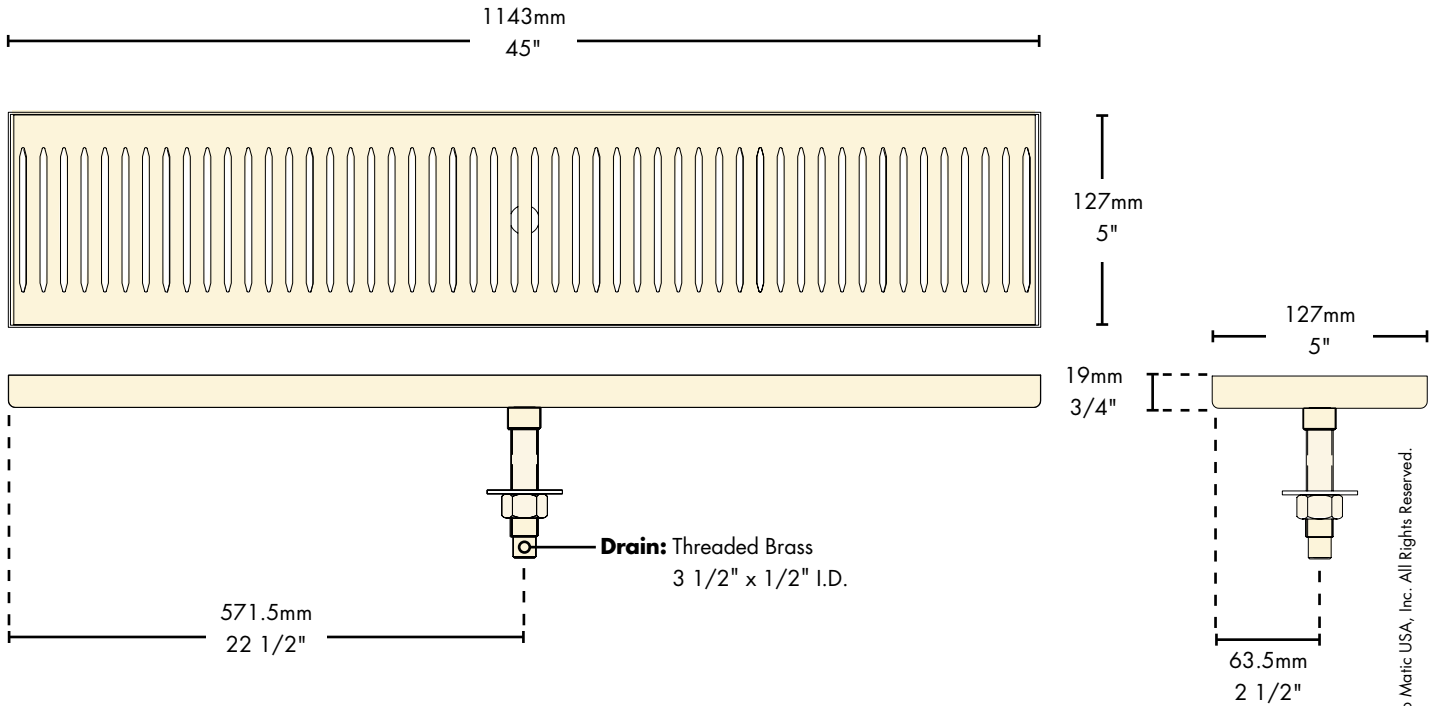

Specifications

Micro Matic reserves the right to change specifications without notice.

Part No.	Description	Shipping Weight	Box Dimensions
☐ DP-120D-45	Stainless Steel	4 kg	1,168.4mm L x 203mm W x 51 mm H
		8 lbs	46"L x 8"W x 2"H
☐ DP-120DSSPVD-45	PVD Brass	4 kg	1,168.4mm L x 203mm W x 51 mm H
		8 lbs	46"L x 8"W x 2"H

Dimensions

Copyright ©2007 Micro Matic USA, Inc. All Rights Reserved.

00192.D0507 12.07

www.micromatic.com

Toll Free: 1-(866) 327-4159

West	Central	Southeast	Northeast
19791 Bahama Street Northridge, CA 91324 Tel. (818) 701-9765 Fax. (818) 701-9844	10726 North Second Street Machesney Park, IL 61115 Tel. (815) 968-7557 Fax. (815) 968-0363	16121 Flight Path Drive Brooksville, FL 34604 Tel. (352) 799-6331 Fax. (352) 796-2429	4601 Saucon Creek Road Center Valley, PA 18034 Tel. (610) 625-4464 Fax. (610) 625-4466