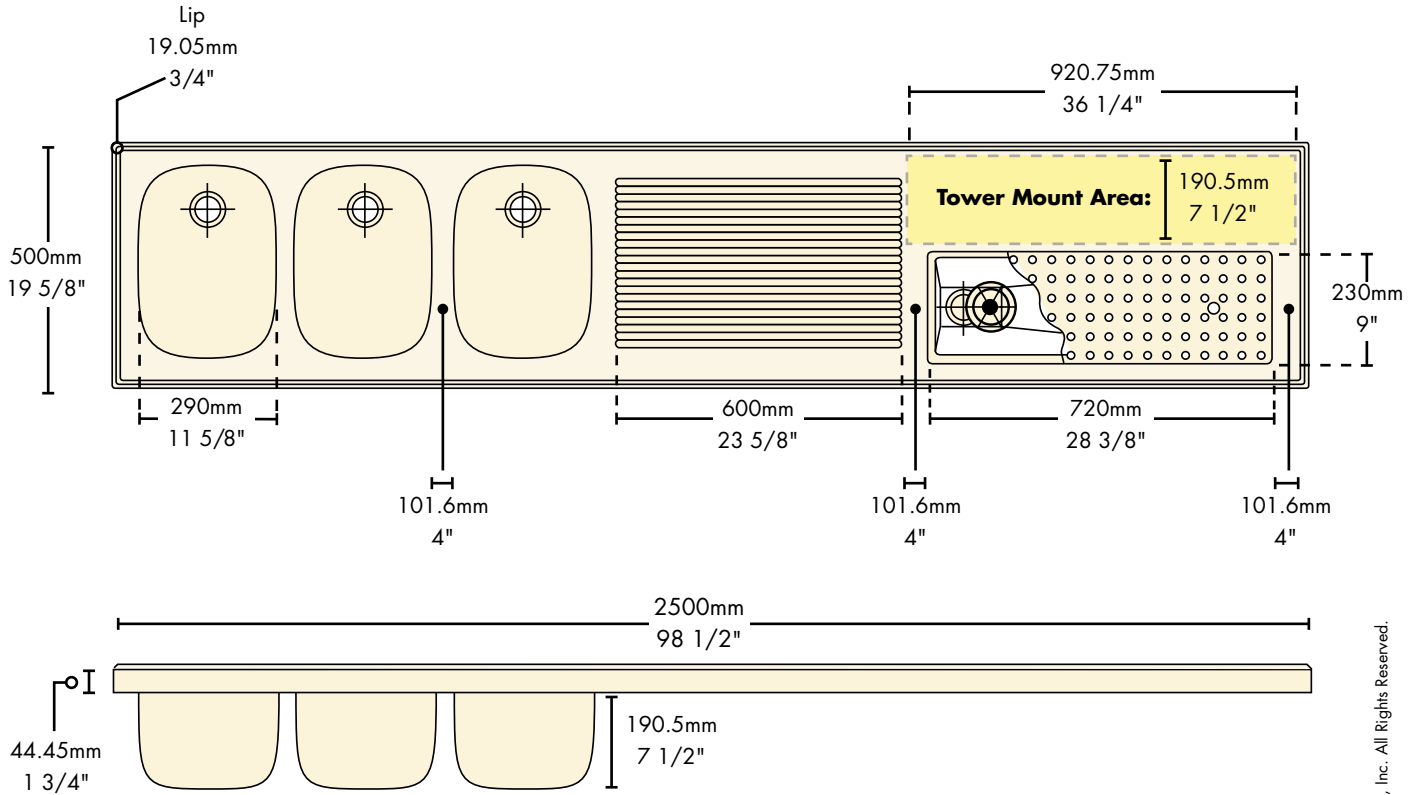

Specifications

Micro Matic reserves the right to change specifications without notice.

Part No.	Description	Shipping Weight	Box Dimensions
☐ ET-2500	Stainless Steel EUROTAP Beer Station	TBD	TBD
		TBD	TBD

Dimensions

Copyright ©2007 Micro Matic USA, Inc. All Rights Reserved.

00206-D0507 12.07

www.micromatic.com

Toll Free: 1-(866) 327-4159

West	Central	Southeast	Northeast
19791 Bahama Street Northridge, CA 91324 Tel. (818) 701-9765 Fax. (818) 701-9844	10726 North Second Street Machesney Park, IL 61115 Tel. (815) 968-7557 Fax. (815) 968-0363	16121 Flight Path Drive Brooksville, FL 34604 Tel. (352) 799-6331 Fax. (352) 796-2429	4601 Saucon Creek Road Center Valley, PA 18034 Tel. (610) 625-4464 Fax. (610) 625-4466