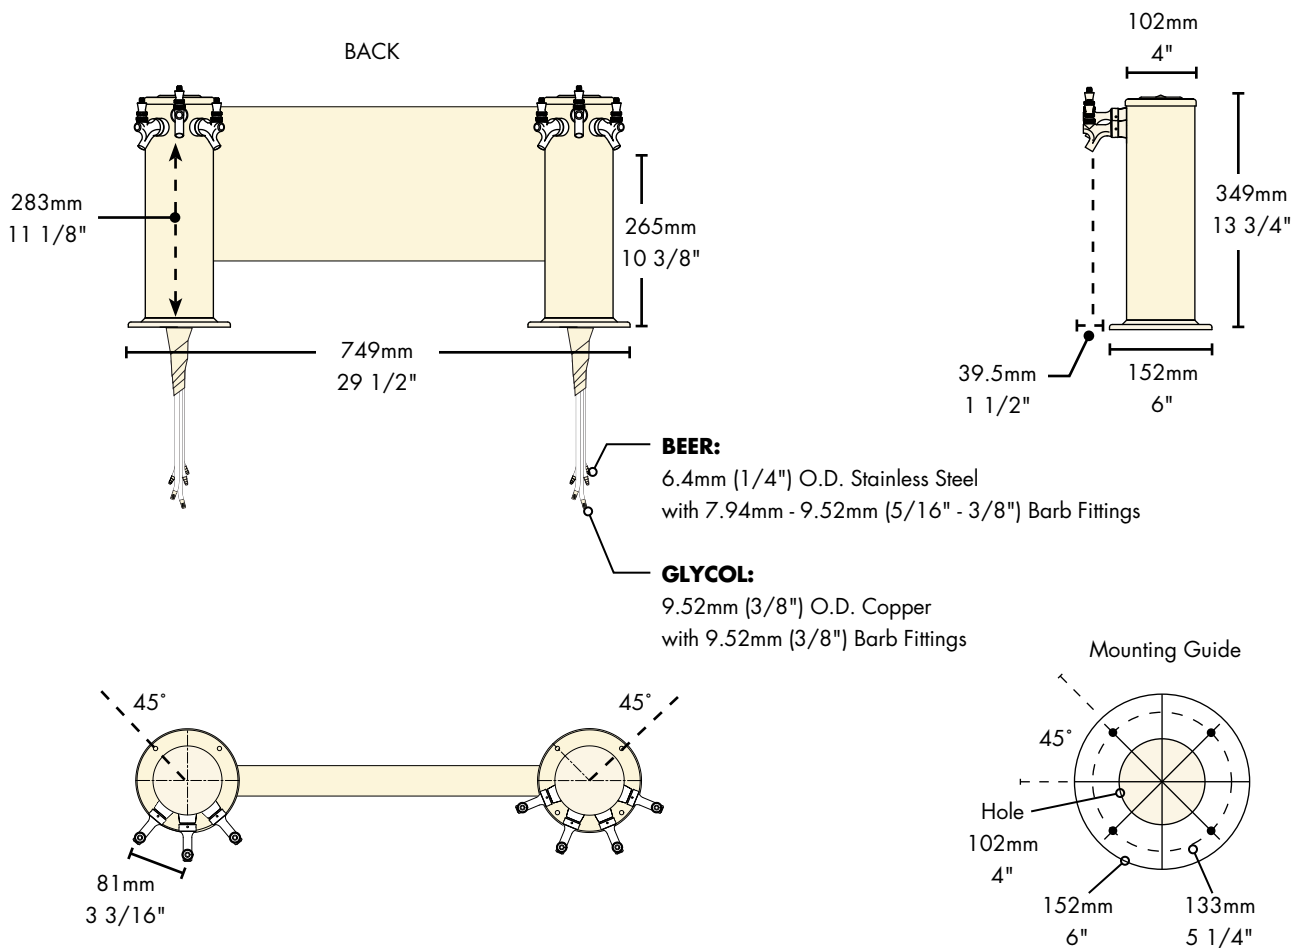

Specifications

Micro Matic reserves the right to change specifications without notice.

Part No.	Faucets	Finish	Dispense System	Shipping Weight	Box Dimensions
☐ DPT66PSSKRLCD*	6	Polished S/S	Kool-Rite (Glycol)	TBD kg TBD lbs.	TBD
☐ DPT66PVDKRLCD*	6	PVD Brass	Kool-Rite (Glycol)	TBD kg TBD lbs.	TBD

* Certified

Multi Media Features

Video	Built-in 10" (diagonal) LCD screen 8 1/4" W (210 mm) x 6 1/4" H (159 mm)
Audio	Integrated stereo speakers
Connections	Standard RCA - easy connectivity to most players

Dimensions

Copyright ©2009 Micro Matic USA, Inc. All Rights Reserved. 00632-D0709

www.micromatic.com

Toll Free: 1-(866) 327-4159

West	Central	Southeast	Northeast
19791 Bahama Street Northridge, CA 91324 Tel. (818) 701-9765 Fax. (818) 701-9844	10726 North Second Street Machesney Park, IL 61115 Tel. (815) 968-7557 Fax. (815) 968-0363	2364 Turbine Court Brooksville, FL 34604 Tel. (352) 799-6331 Fax. (352) 796-2429	4601 Saucon Creek Road Center Valley, PA 18034 Tel. (610) 625-4464 Fax. (610) 625-4466