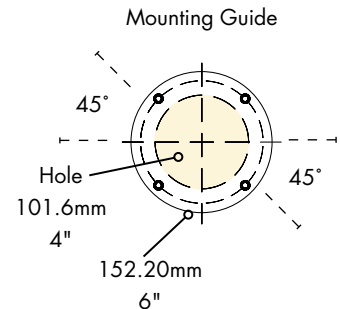

Specifications

Micro Matic reserves the right to change specifications without notice.

Part No.	Faucets	Finish	Dispense System	Shipping Weight	Box Dimensions
☐ DPT410PSSKR*	10	Polished S/S	Kool-Rite (Glycol)	26 kg 56 lbs	1168mm L x 940mm W x 406mm H 46"L x 37"W x 16"H
☐ DPT410PVDKR*	10	PVD Brass	Kool-Rite (Glycol)	26 kg 56 lbs	1168mm L x 940mm W x 406mm H 46"L x 37"W x 16"H

NSF Certified

Dimensions

Copyright ©2008 Micro Matic USA, Inc. All Rights Reserved. 00213.D1108

www.micromatic.com

Toll Free: 1-(866) 327-4159

West	Central	Southeast	Northeast
19791 Bahama Street Northridge, CA 91324 Tel. (818) 701-9765 Fax. (818) 701-9844	10726 North Second Street Machesney Park, IL 61115 Tel. (815) 968-7557 Fax. (815) 968-0363	2364 Turbine Court Brooksville, FL 34604 Tel. (352) 799-6331 Fax. (352) 796-2429	4601 Saucon Creek Road Center Valley, PA 18034 Tel. (610) 625-4464 Fax. (610) 625-4466