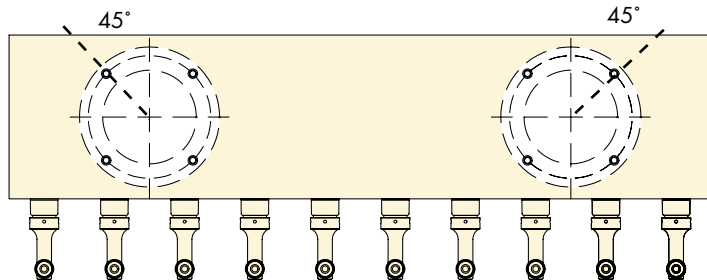

Specifications

Micro Matic reserves the right to change specifications without notice.

Part No.	Faucets	Finish	Dispense System	Shipping Weight	Box Dimensions
☐ DPT410PSSKR*	10	Polished S/S	Kool-Rite (Glycol)	26 kg 56 lbs	1168mm L x 940mm W x 406mm H 46"L x 37"W x 16"H
☐ DPT410PVDKR*	10	PVD Brass	Kool-Rite (Glycol)	26 kg 56 lbs	1168mm L x 940mm W x 406mm H 46"L x 37"W x 16"H

NSF Certified

Dimensions

Copyright ©2008 Micro Matic USA, Inc. All Rights Reserved. 00213.D1108

www.micromatic.com

Toll Free: 1-(866) 327-4159

West	Central	Southeast	Northeast
19791 Bahama Street Northridge, CA 91324 Tel. (818) 701-9765 Fax. (818) 701-9844	10726 North Second Street Machesney Park, IL 61115 Tel. (815) 968-7557 Fax. (815) 968-0363	2364 Turbine Court Brooksville, FL 34604 Tel. (352) 799-6331 Fax. (352) 796-2429	4601 Saucon Creek Road Center Valley, PA 18034 Tel. (610) 625-4464 Fax. (610) 625-4466