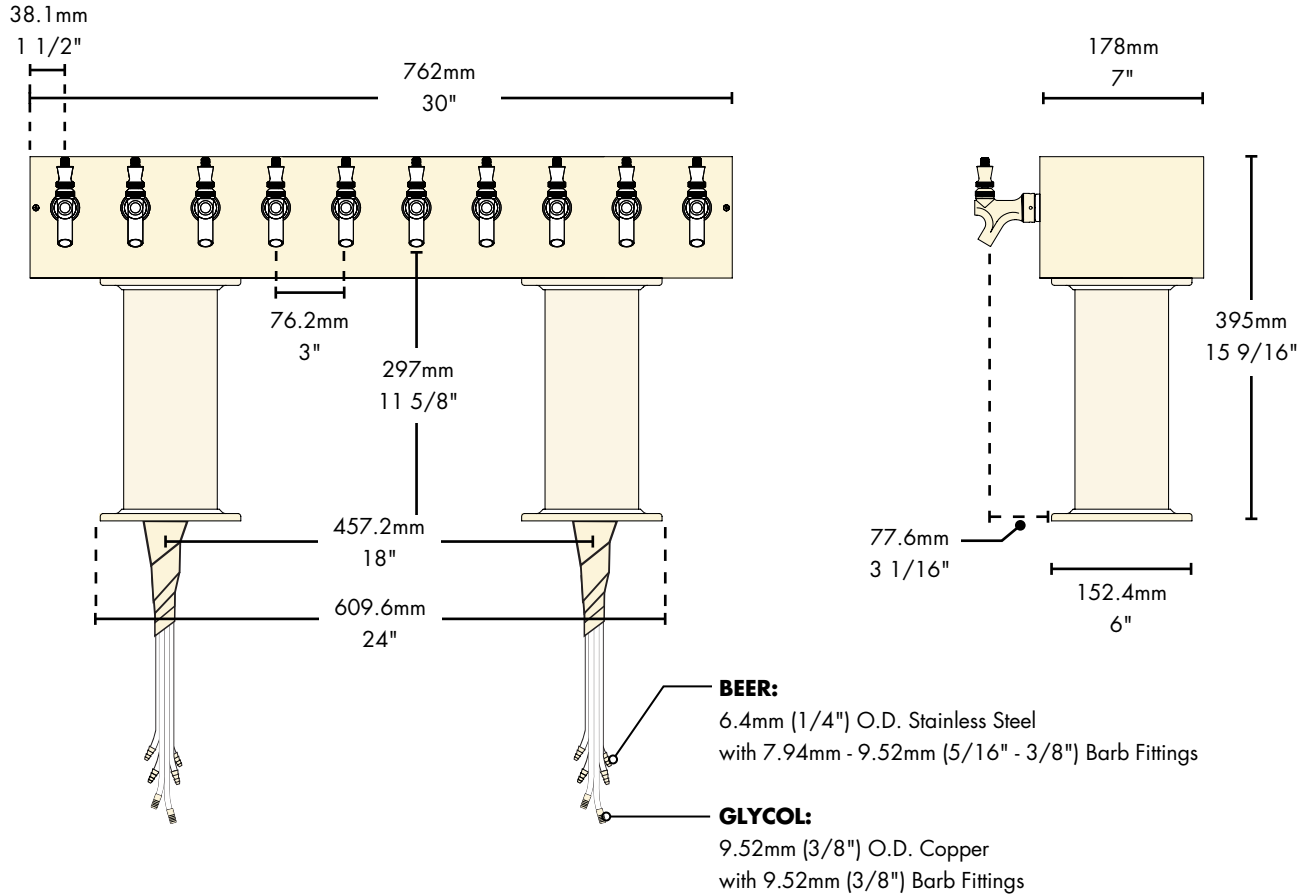

Specifications

Micro Matic reserves the right to change specifications without notice.

Part No.	Faucets	Finish	Dispense System	Shipping Weight	Box Dimensions
☐ DPT410PSSKR*	10	Polished S/S	Kool-Rite (Glycol)	26 kg 56 lbs	1168mm L x 940mm W x 406mm H 46"L x 37"W x 16"H
☐ DPT410PVDKR*	10	PVD Brass	Kool-Rite (Glycol)	26 kg 56 lbs	1168mm L x 940mm W x 406mm H 46"L x 37"W x 16"H

NSF Certified

Dimensions

Copyright ©2008 Micro Matic USA, Inc. All Rights Reserved. 00213.D1108

www.micromatic.com

Toll Free: 1-(866) 327-4159

West	Central	Southeast	Northeast
19791 Bahama Street Northridge, CA 91324 Tel. (818) 701-9765 Fax. (818) 701-9844	10726 North Second Street Machesney Park, IL 61115 Tel. (815) 968-7557 Fax. (815) 968-0363	2364 Turbine Court Brooksville, FL 34604 Tel. (352) 799-6331 Fax. (352) 796-2429	4601 Saucon Creek Road Center Valley, PA 18034 Tel. (610) 625-4464 Fax. (610) 625-4466