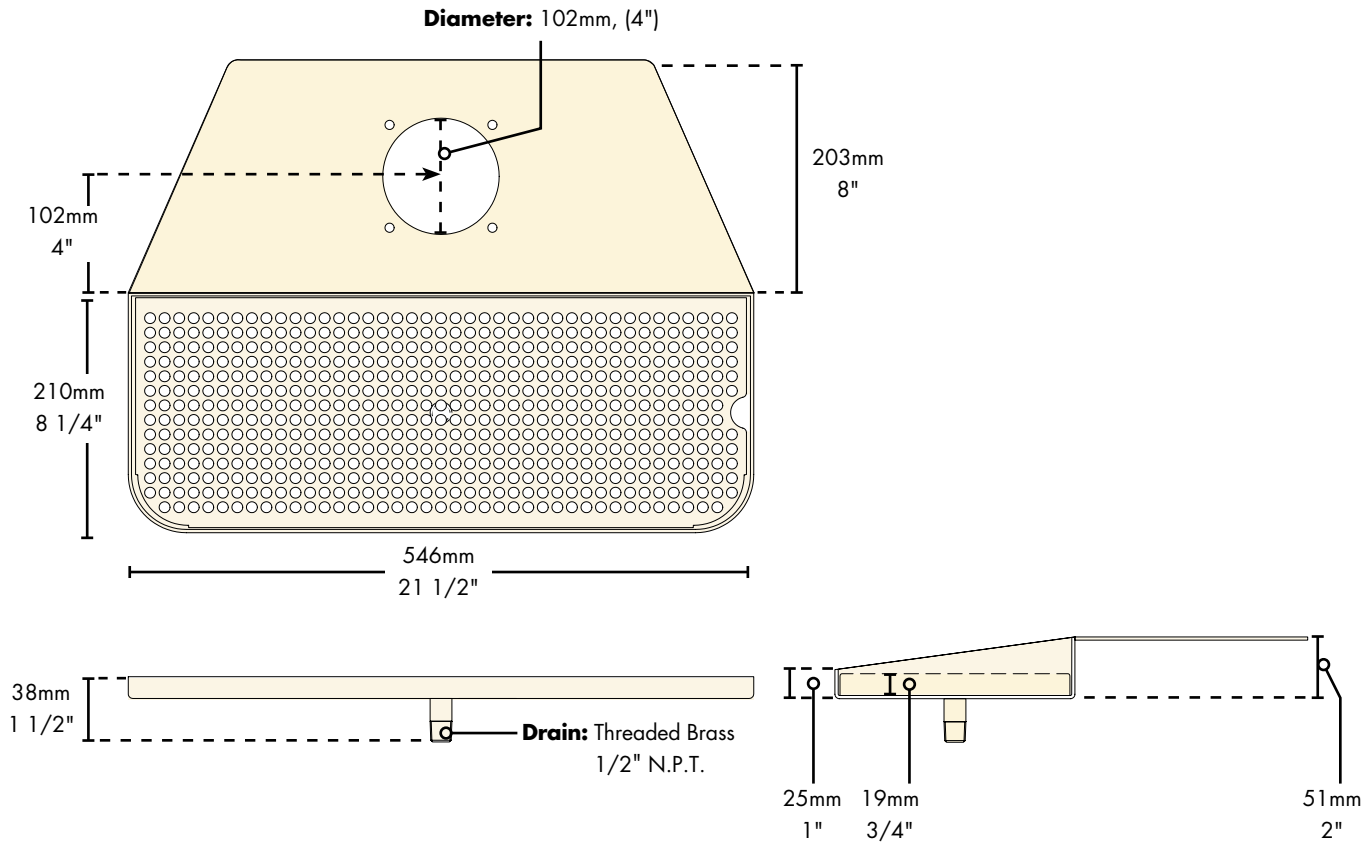

Specifications

Micro Matic reserves the right to change specifications without notice.

Part No.	Description	Shipping Weight	Box Dimensions
☐ DP-640DP	Stainless Steel	5 kg	584mm L x 483mm W x 51 mm H
		10 lbs	23"L x 19"W x 2"H
☐ DP-640DSSPVD	PVD Brass	5 kg	584mm L x 483mm W x 51 mm H
		10 lbs	23"L x 19"W x 2"H

Dimensions

Copyright ©2007 Micro Matic USA, Inc. All Rights Reserved.

00327D1007 11-07

MICRO MATIC

www.micromatic.com

Toll Free: 1-(866) 327-4159

West

19791 Bahama Street
Northridge, CA 91324
Tel. (818) 701-9765
Fax. (818) 701-9844

Central

10726 North Second Street
Machesney Park, IL 61115
Tel. (815) 968-7557
Fax. (815) 968-0363

Southeast

16121 Flight Path Drive
Brooksville, FL 34604
Tel. (352) 799-6331
Fax. (352) 796-2429

Northeast

4601 Saucon Creek Road
Center Valley, PA 18034
Tel. (610) 625-4464
Fax. (610) 625-4466