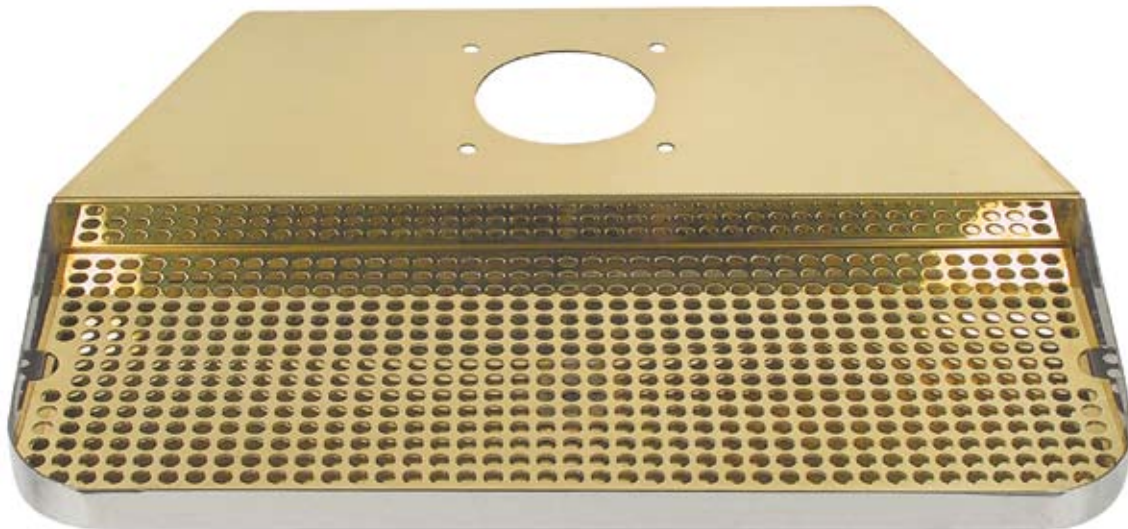

- Mounts on drink rail, bar must be cut-out to accommodate tray.
- Robust 18 gauge stainless steel construction.
- Welded corners, finished smooth for safety and appearance.
- Perforated screen for maximum drip coverage.

Stainless Steel
DP-640DP

PVD Brass
DP-640DSSPVD

Features

Tarnish Free
PVD Brass.

Stainless Steel for
hygiene and durability.

Specifications

Micro Matic reserves the right to change specifications without notice.

Part No.	Description	Shipping Weight	Box Dimensions
<input type="checkbox"/> DP-640DP	Stainless Steel	5 kg	584mm L x 483mm W x 51 mm H
		10 lbs	23"L x 19"W x 2"H
<input type="checkbox"/> DP-640DSSPVD	PVD Brass	5 kg	584mm L x 483mm W x 51 mm H
		10 lbs	23"L x 19"W x 2"H